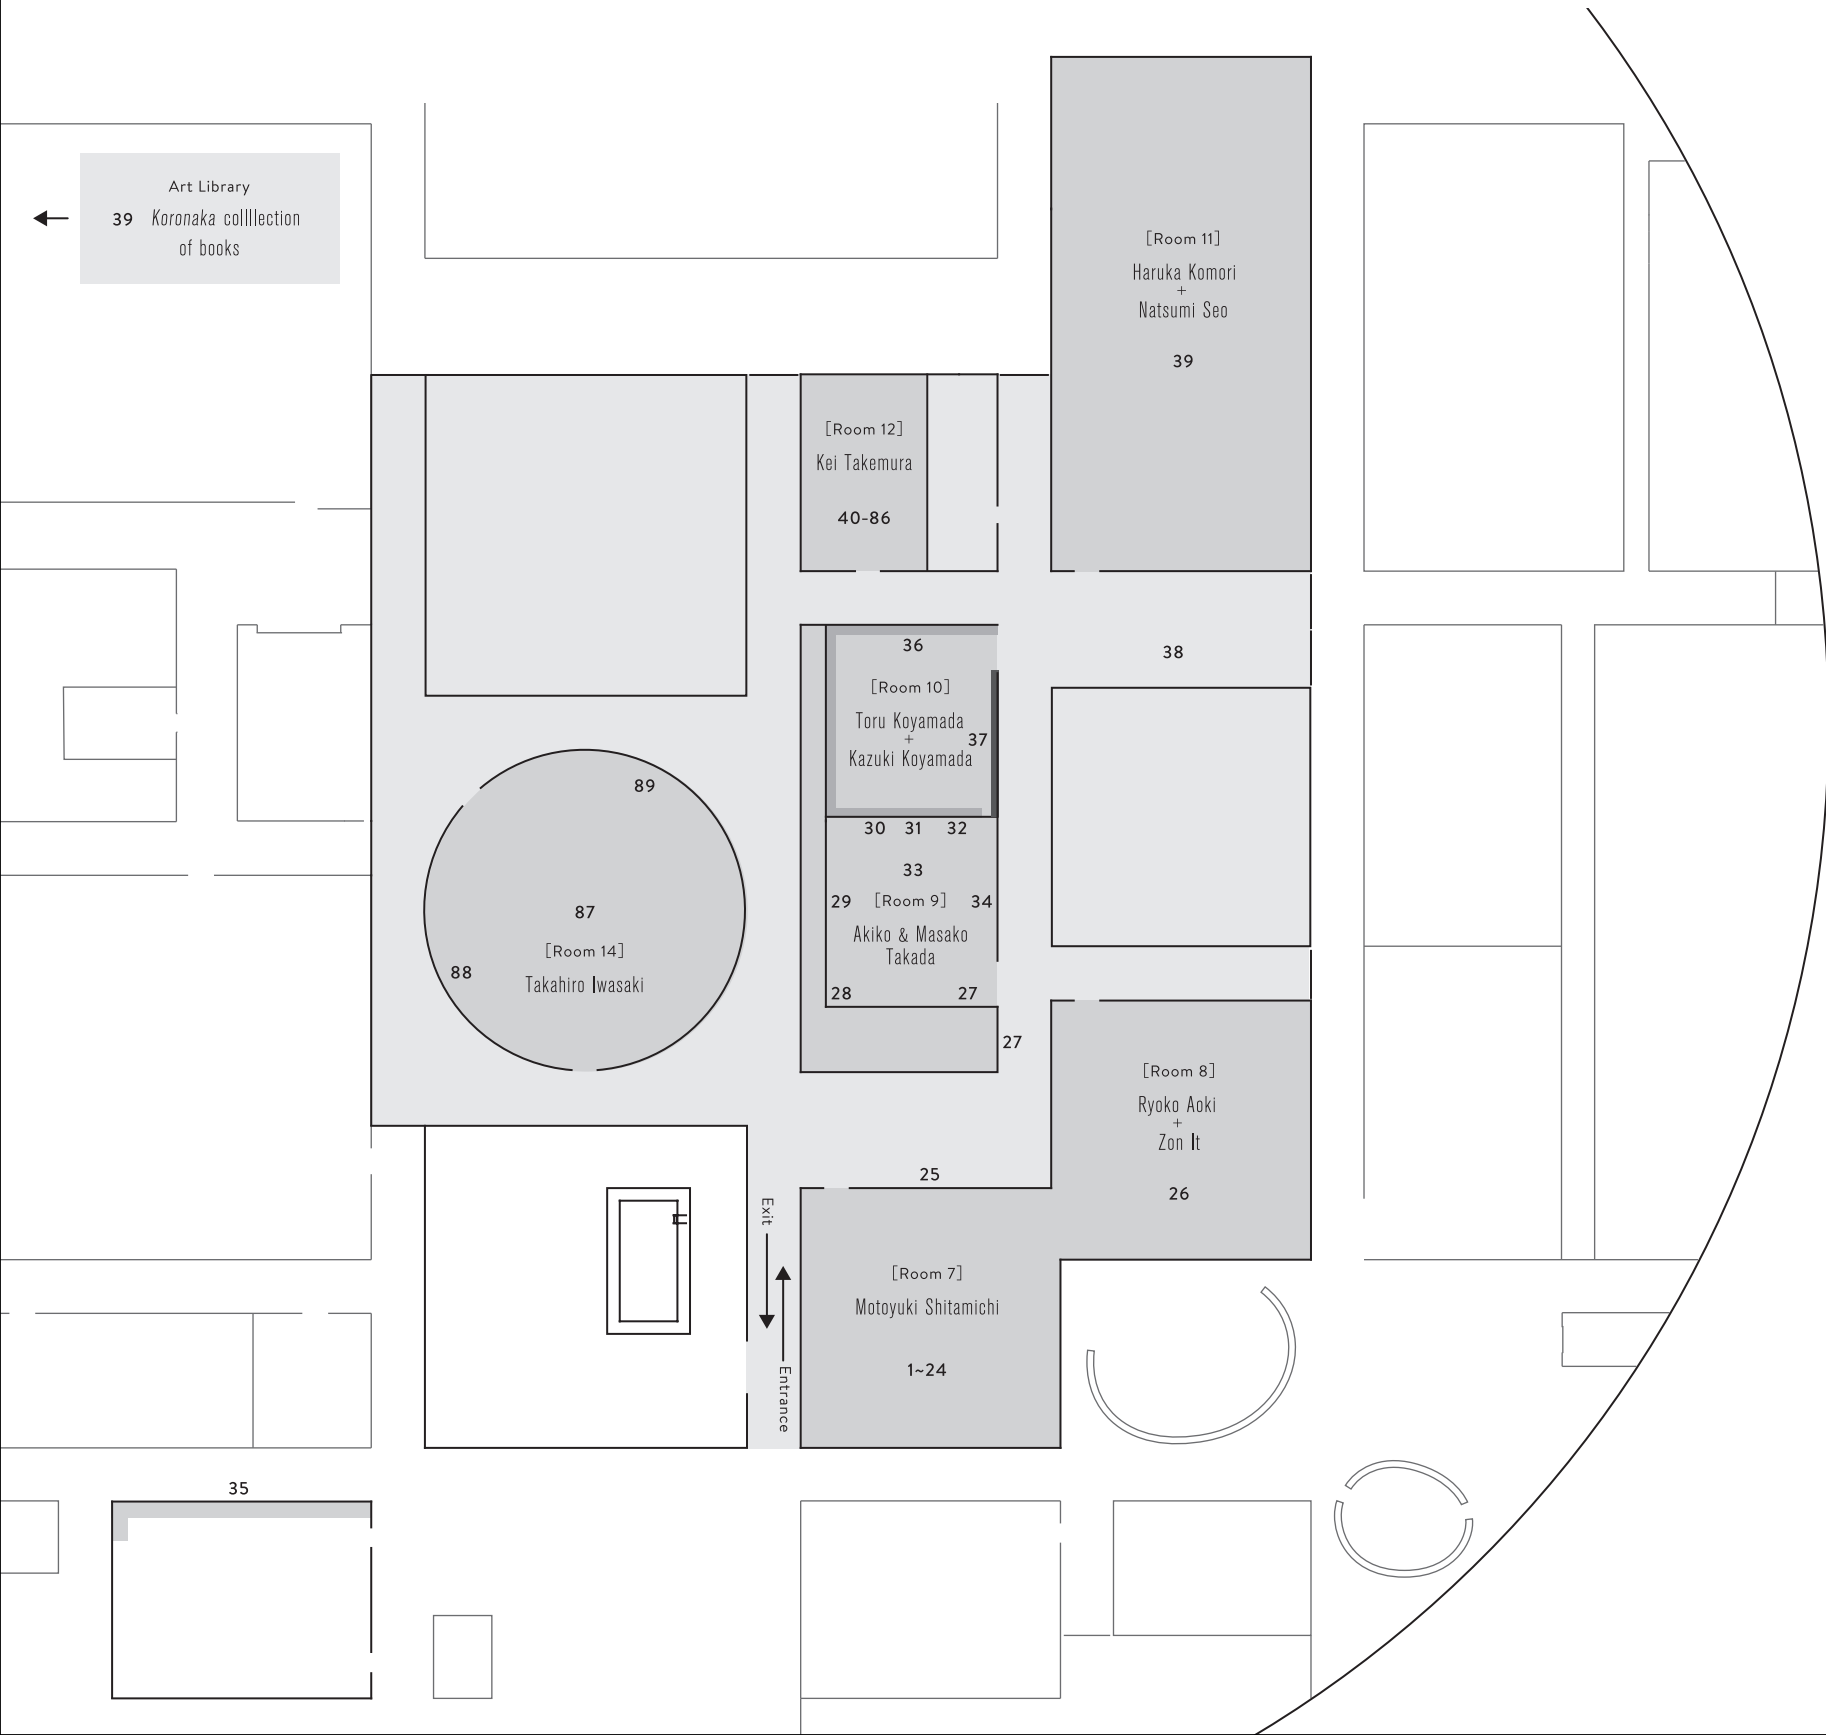

Motoyuki Shitamichi

- 1-24 **Mother's Covers**
2012-
Lambda print
H63 × W47.3 cm
-
- 25 **14 Years Old and 凹 and 凸**
2016-
mixed media (video: 10 min.)
dimensions variable

Ryoko Aoki + Zon Ito

- 26 **Rebellion of others**
2021
Video installation
dimensions variable

Akiko & Masako Takada

- 27 **No man is an island**
2021
Woolen yarn, pin cushion, pins
H4.8 × W20 × D16 cm | total length 1160 cm

- 28 **Breather**
2021
Wooden button, metal
φ4 × D2 cm

- 29 **Out of Scale**
2021
Chairs
H3 cm~H125 cm (61 chairs)

- 30 **Pill cup**
2007
Pain relief pill
H0.9 × W0.7 × D0.4 cm

- 31 **Trunk**
2019
Leather vest, waxed thread, metal
Leather vest: H66.5 × W53 × D6 cm
Trunk: H6.5 × W8.8 × D3.2 cm

- 32 **Pile of packages**
2021
Leather vest, waxed thread, metal
H29.5 × W98 × D39 cm